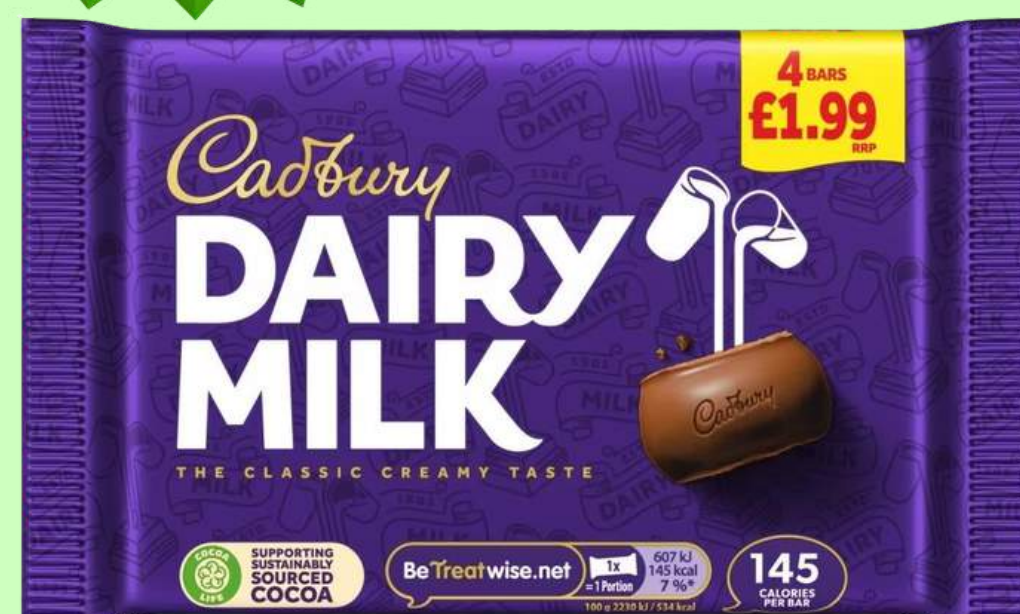

Cadbury Wispa 4pk £1.89 PMP 94.8g
11x94.8g Case £12.99

RRP £1.99= 29% POR

£1.16
+vat

Price
Marked

Cadbury Boost 4pk PMP £1.99
12x126g Case £13.99

RRP £1.89= 26% POR

£1.21
+vat

Price
Marked